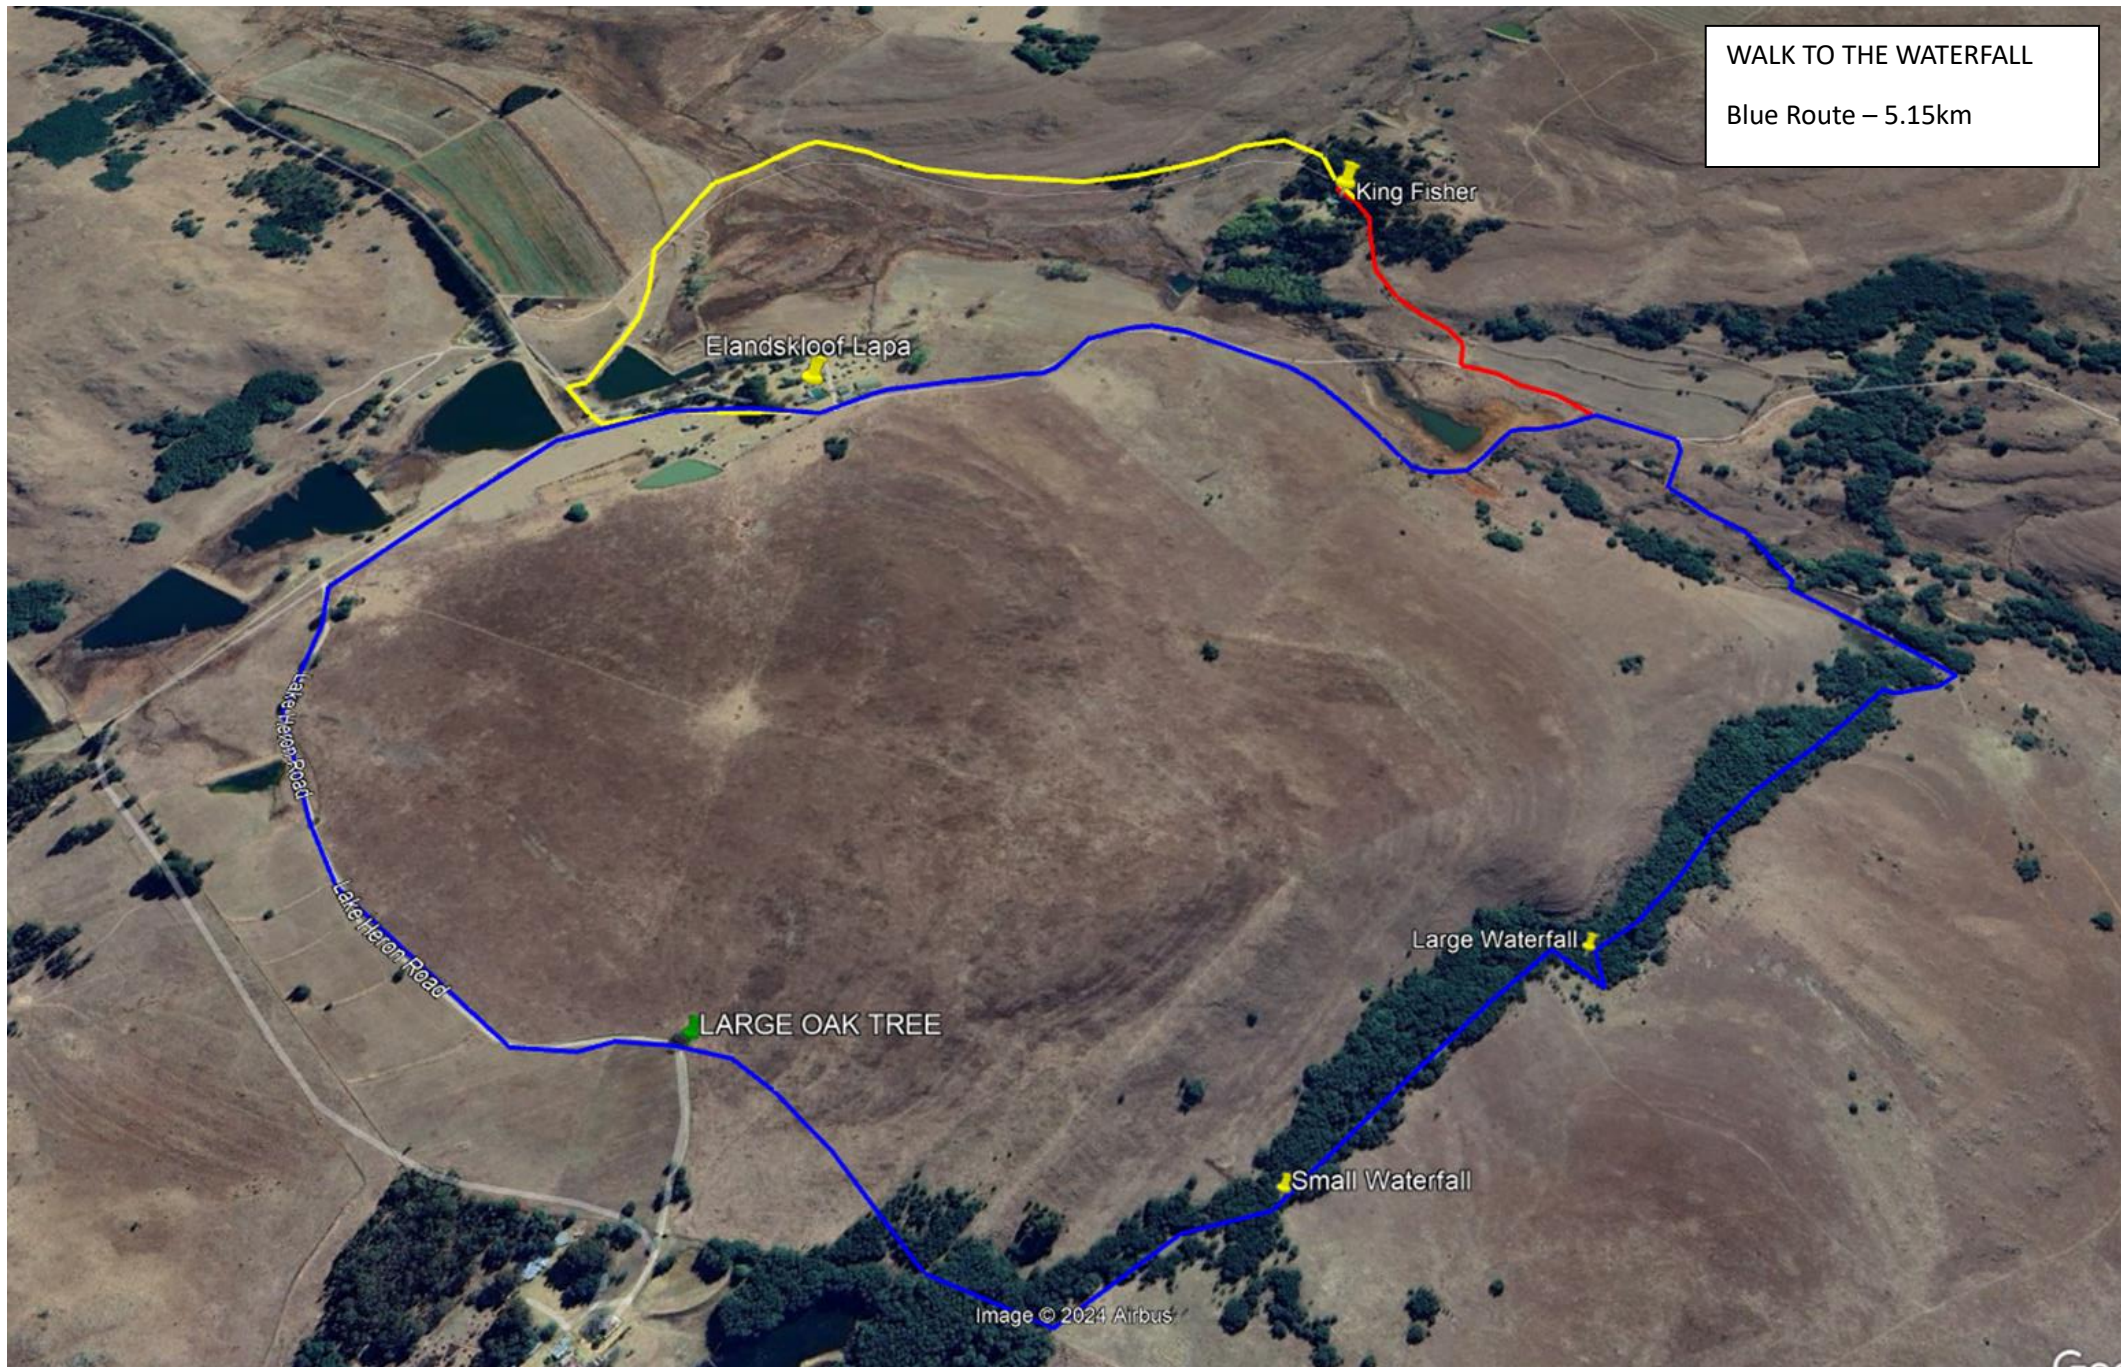

HIKING TRAILS on the FARM

WALK TO THE WATERFALL
Blue Route - 5.15km

King Fisher

Elandsbloof Lapa

Lale Heren Road

LARGE OAK TREE

Large Waterfall

Small Waterfall

Image © 2024 Airbus

HIKING TRAILS on the FARM

HIKING TRAILS on the FARM

WALK to GAME RESERVE
Pink Route - 5.1km

Elands Kloof Road

Altitude beacon

Elands Kloof Lodge